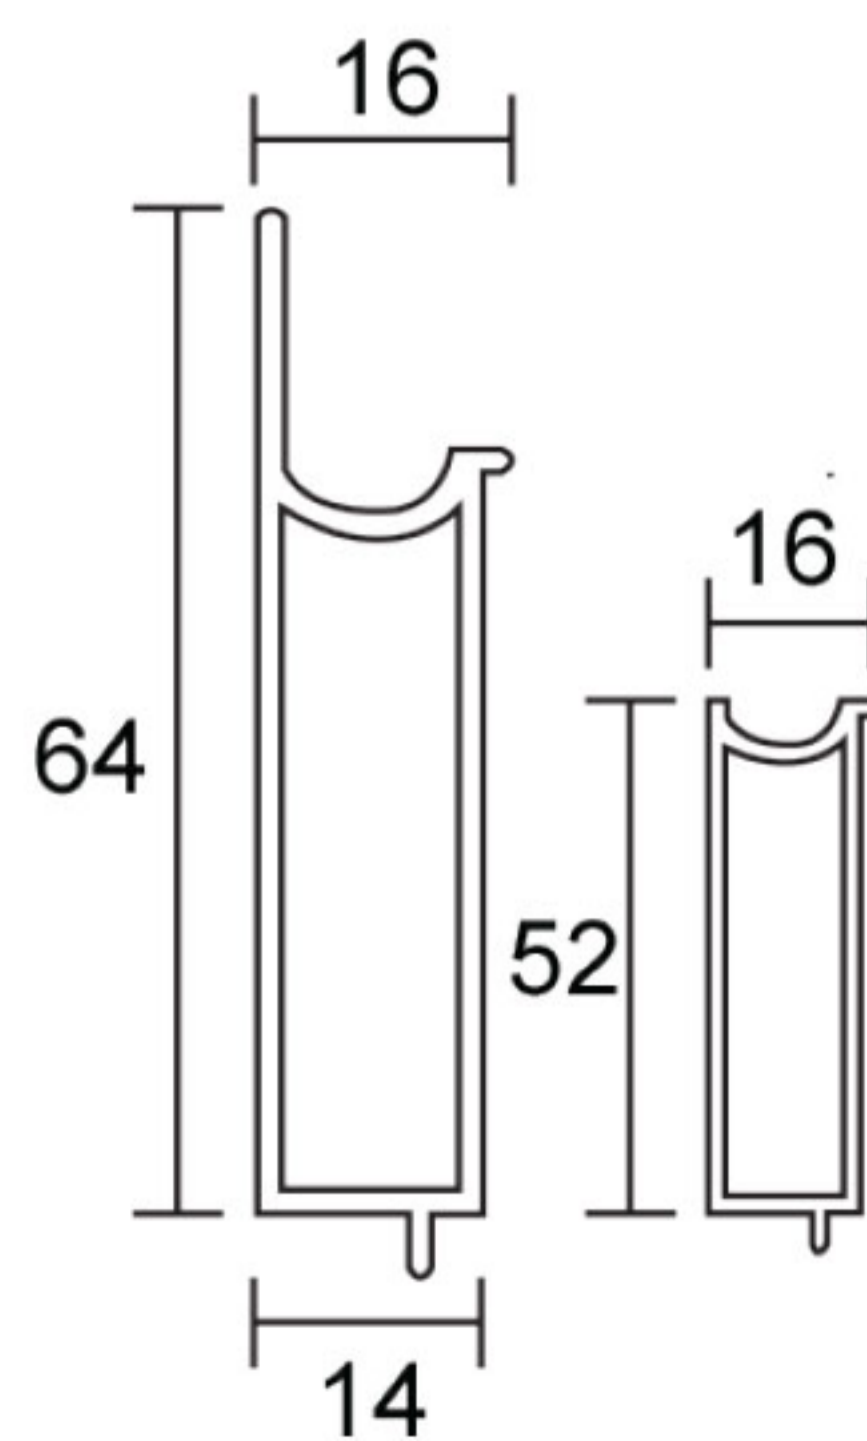

SERIES 600# NARROW FRAME DOOR

SWING DOOR PROFILE

**GM4(26mm)
GM2(20mm)**

M4

M3X

XP1

XP2

XP5