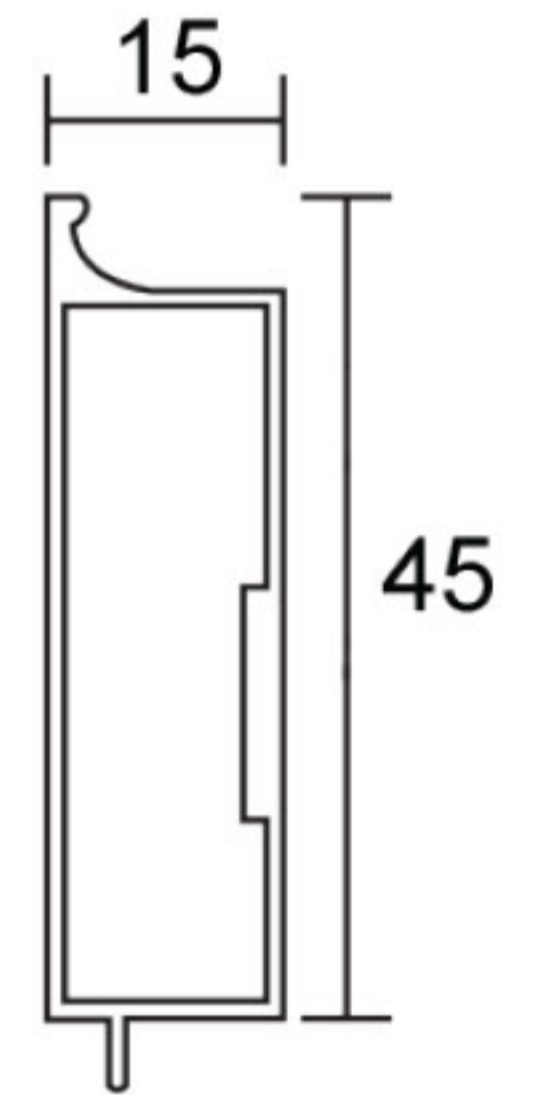

AIR HINGES BAR

**ANTI-JUMP
SLIDING DOOR
PROFILE**

AIE

SATJ

34C

S4

NEO(+)

SG19

SERIES 600# NARROW FRAME DOOR

SWING DOOR PROFILE

**GM4(26mm)
GM2(20mm)**

M4

M3X

XP1

XP2

XP5