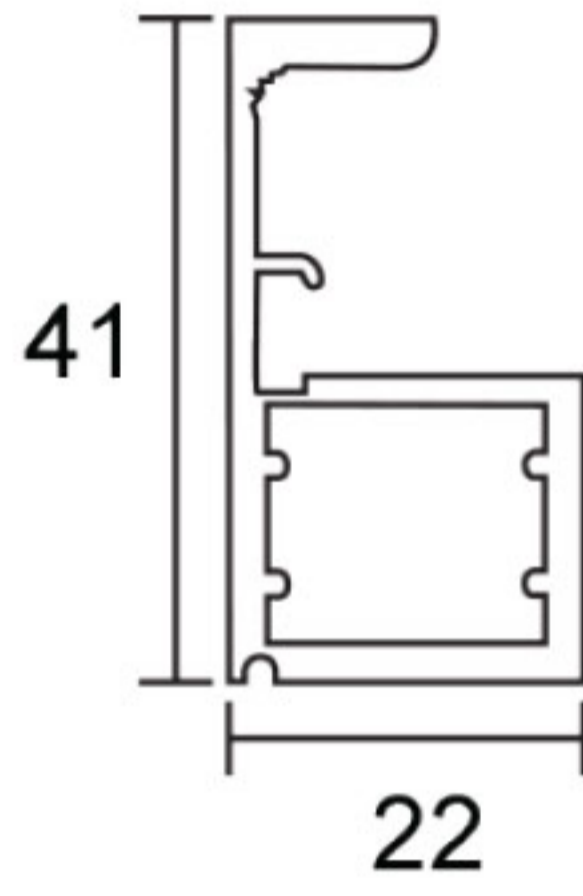

AIR HINGES BAR

**ANTI-JUMP
SLIDING DOOR
PROFILE**

AIE

SATJ

34C

S4

NEO(+)

SG19

SERIES 600# NARROW FRAME DOOR

SWING DOOR PROFILE

**GM4(26mm)
GM2(20mm)**

M4

M3X

XP1

XP2

XP5