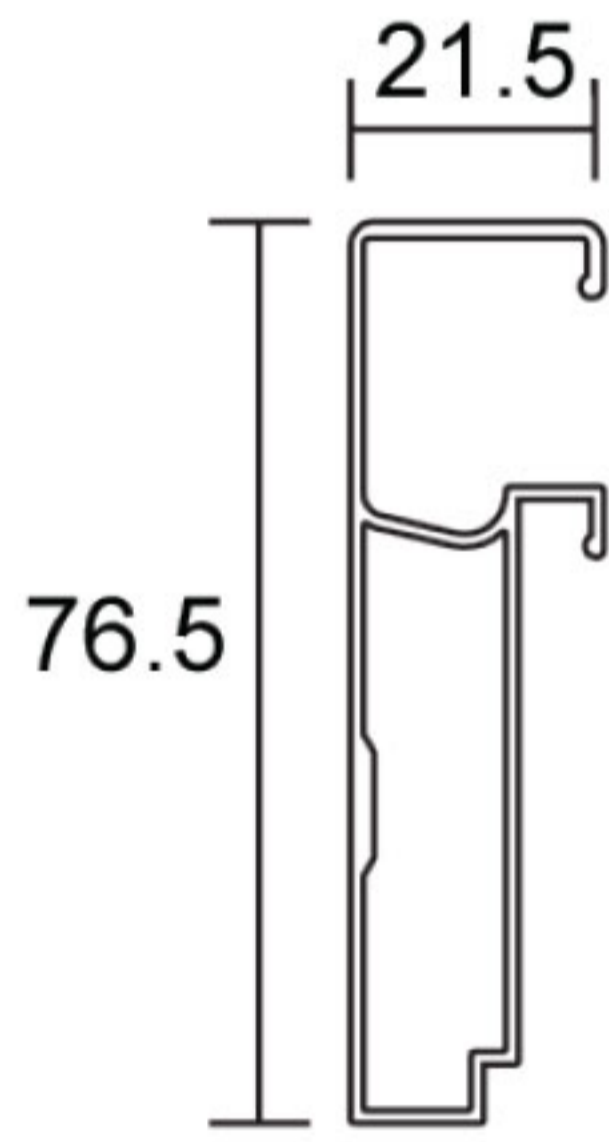

AIR HINGES BAR

**ANTI-JUMP
SLIDING DOOR
PROFILE**

AIE

SATJ

34C

S4

NEO(+)

SG19

SERIES 600# NARROW FRAME DOOR

SWING DOOR PROFILE

**GM4(26mm)
GM2(20mm)**

M4

M3X

XP1

XP2

XP5