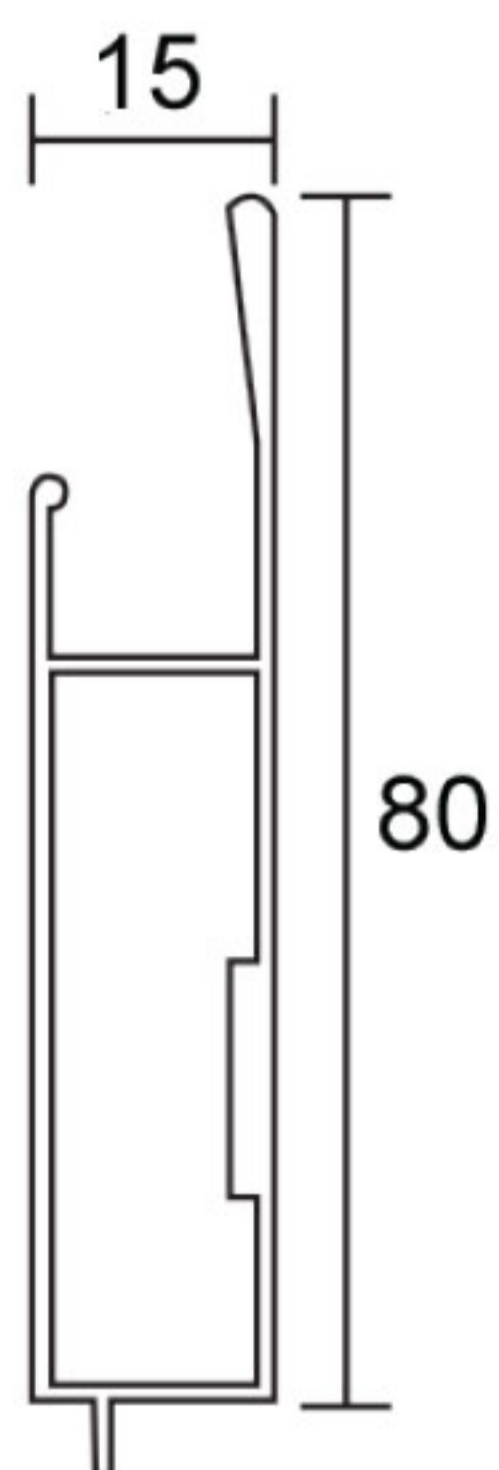

SERIES 600# NARROW FRAME DOOR

SWING DOOR PROFILE

**GM4(26mm)
GM2(20mm)**

M4

M3X

XP1

XP2

XP5