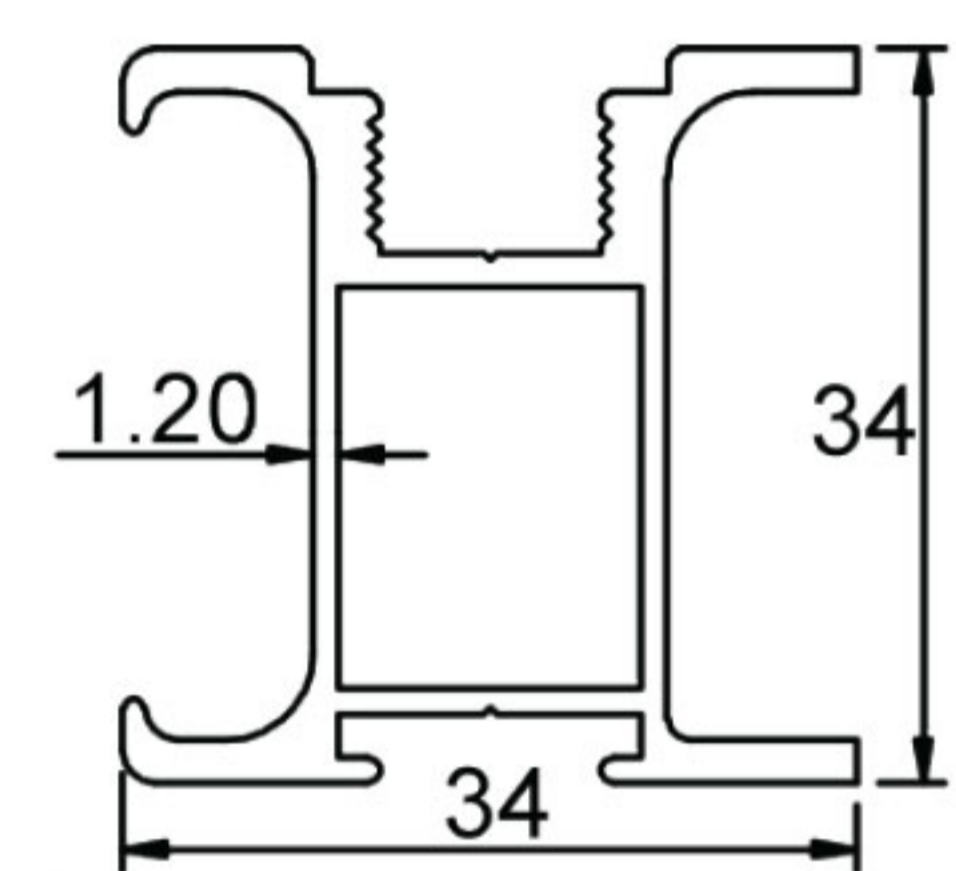

AIR HINGES BAR

**ANTI-JUMP
SLIDING DOOR
PROFILE**

AIE

SATJ

34C

S4

NEO(+)

SG19

SERIES 600# NARROW FRAME DOOR

SWING DOOR PROFILE

**GM4(26mm)
GM2(20mm)**

M4

M3X

XP1

XP2

XP5