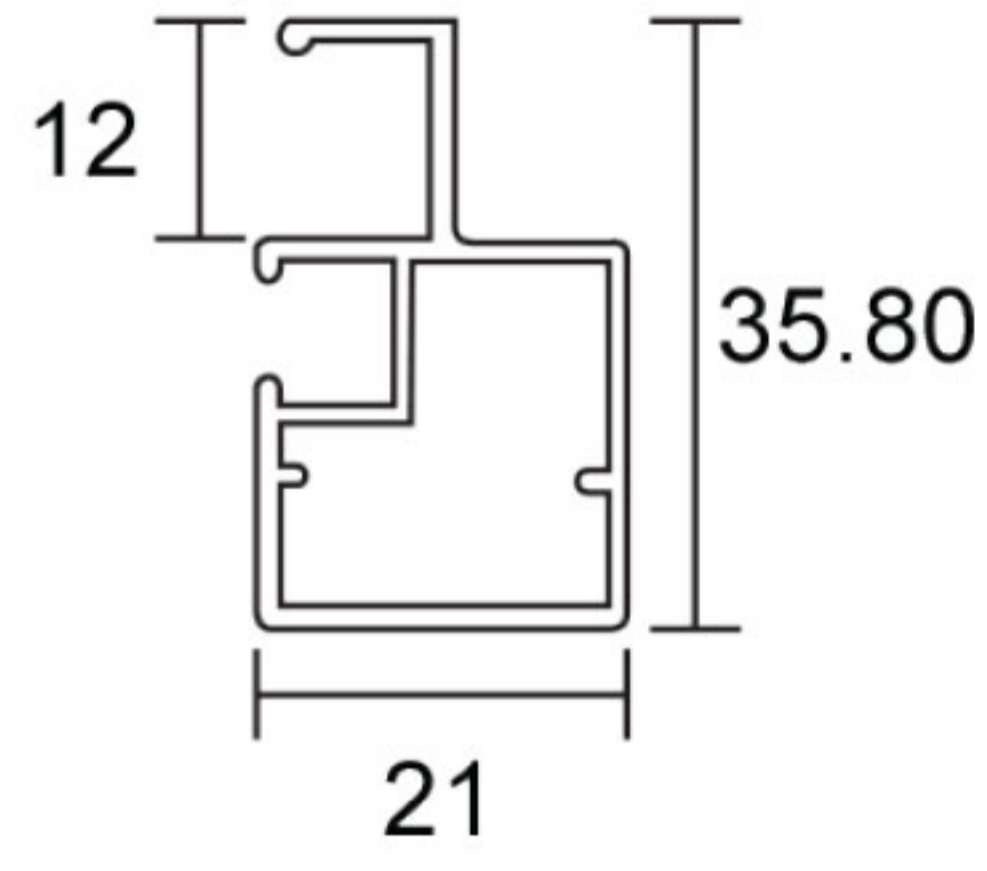

SERIES 600# NARROW FRAME DOOR

SWING DOOR PROFILE

**GM4(26mm)
GM2(20mm)**

M4

M3X

XP1

XP2

XP5