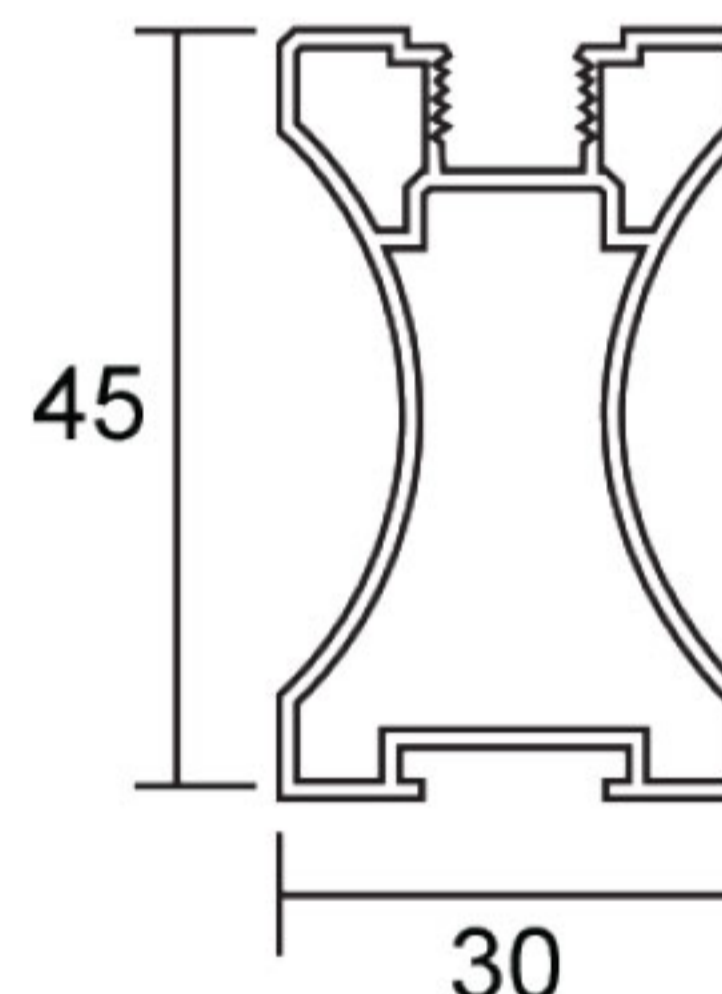

AIR HINGES BAR

**ANTI-JUMP
SLIDING DOOR
PROFILE**

AIE

SATJ

34C

S4

NEO(+)

SG19

SERIES 600# NARROW FRAME DOOR

SWING DOOR PROFILE

**GM4(26mm)
GM2(20mm)**

M4

M3X

XP1

XP2

XP5