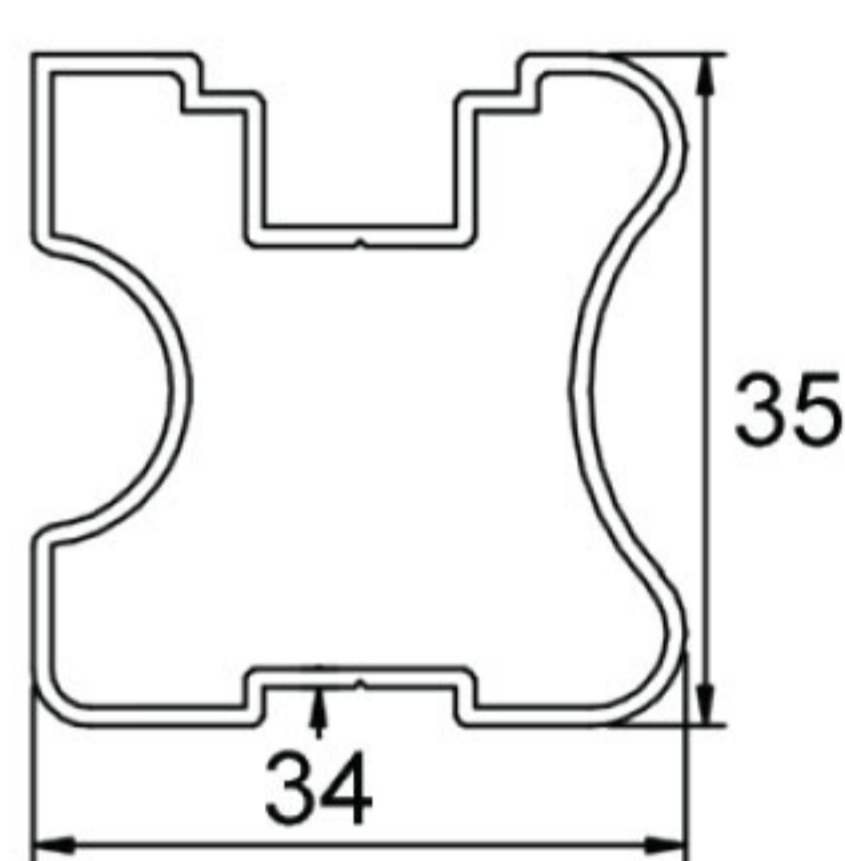

ARK Echo Dynamic

are a leading manufacturer of bespoke cabinets that are designed to meet your specific requirements and add value to your living or working space. Our team of experienced designers and craftsmen work closely with you to understand your needs and create functional and stylish cabinets that perfectly match your aesthetic preferences.

At ARK Echo Dynamic, we use only the finest aluminium materials and the latest technology to ensure that every cabinet we create is durable, practical, and beautiful. Our aluminum frames are particularly popular, as they offer excellent structural support, sleek lines, and a modern look that is sure to impress. Whether you need cabinets for your kitchen, bathroom, office, or any other space, we can create bespoke solutions that are tailored to your needs.

We take pride in our commitment to quality, innovation, and customer satisfaction. Our goal is to exceed your expectations and provide you with cabinets that you will love for years to come. So if you're looking for a reliable and professional partner to create custom cabinets with aluminum frames, look no further than ARK Echo Dynamic.

AIE

SERIES 600# NARROW FRAME DOOR