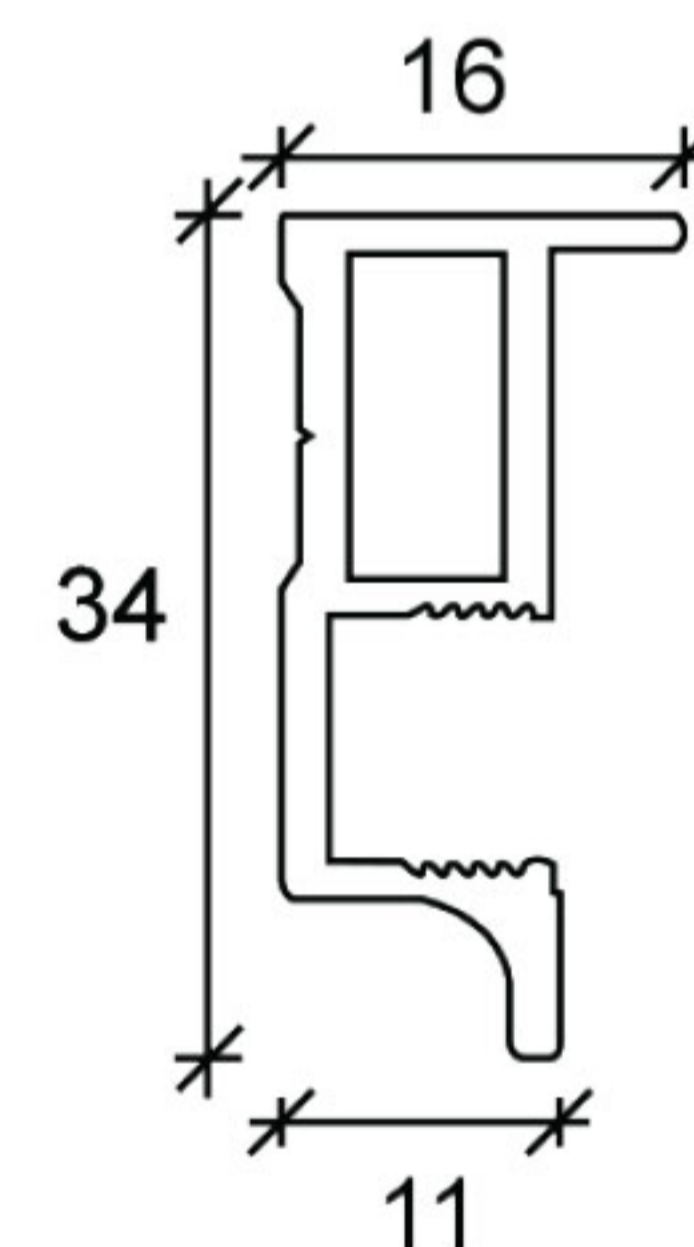

AIR HINGES BAR

**ANTI-JUMP
SLIDING DOOR
PROFILE**

AIE

SATJ

34C

S4

NEO(+)

SG19

SERIES 600# NARROW FRAME DOOR

SWING DOOR PROFILE

**GM4(26mm)
GM2(20mm)**

M4

M3X

XP1

XP2

XP5