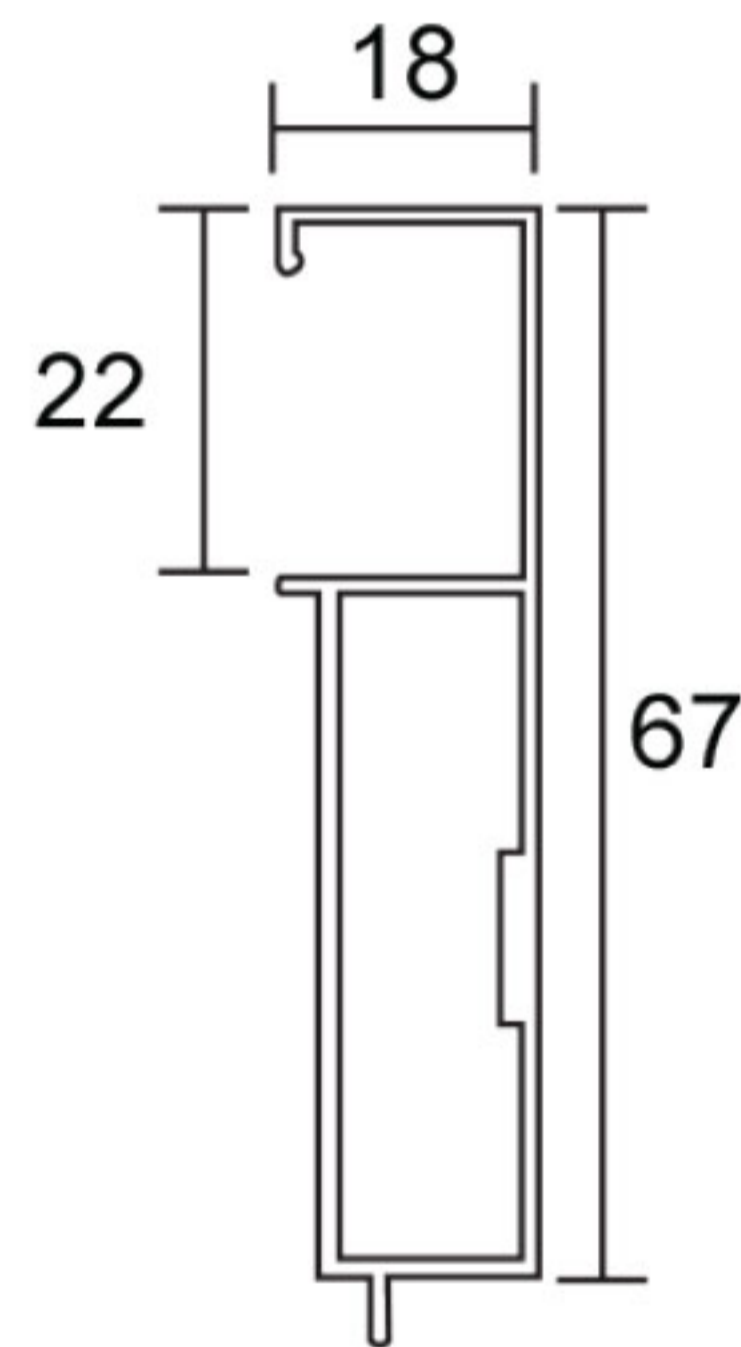

AIR HINGES BAR

**ANTI-JUMP
SLIDING DOOR
PROFILE**

AIE

SATJ

34C

S4

NEO(+)

SG19

SERIES 600# NARROW FRAME DOOR

SWING DOOR PROFILE

**GM4(26mm)
GM2(20mm)**

M4

M3X

XP1

XP2

XP5