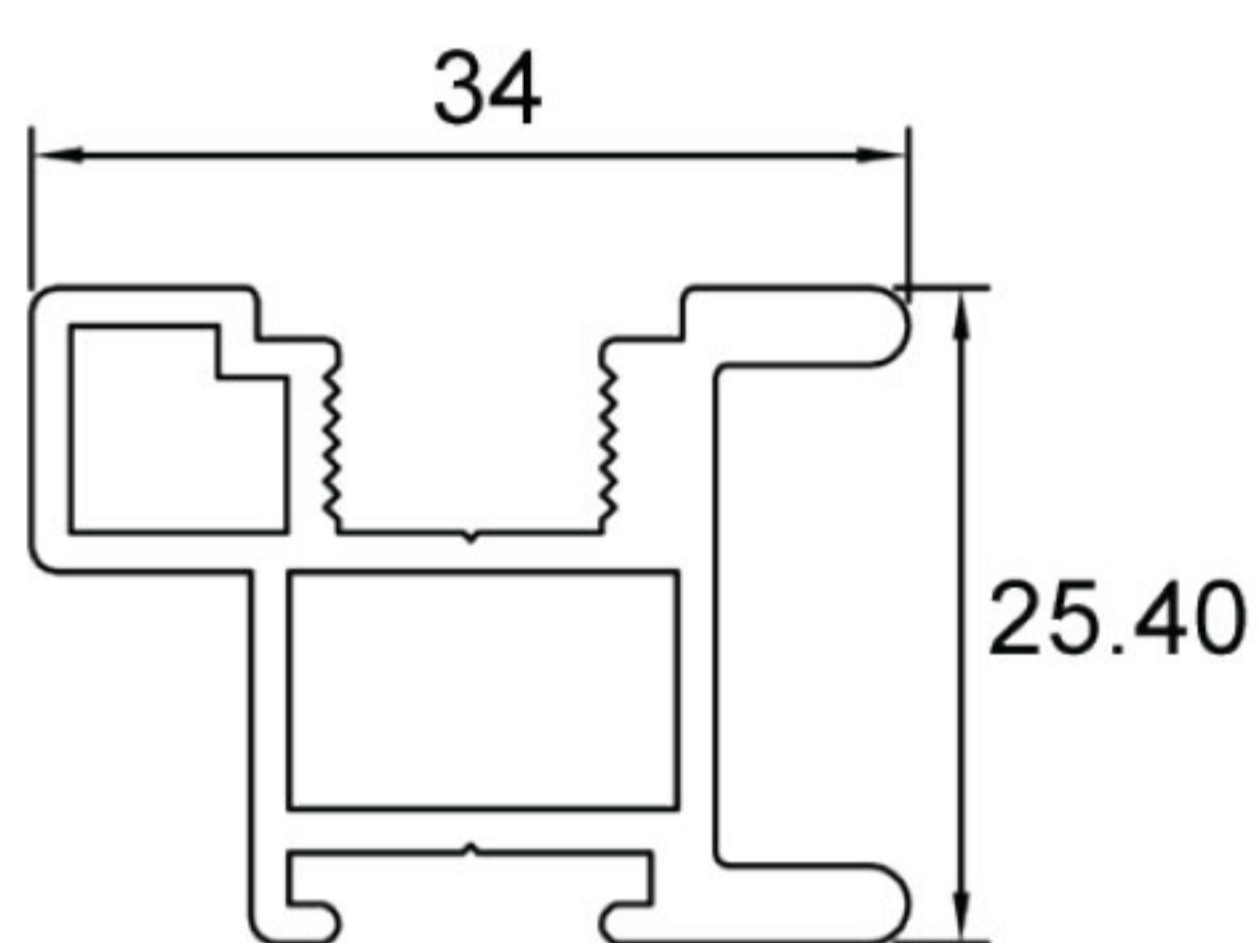

AIR HINGES BAR

**ANTI-JUMP
SLIDING DOOR
PROFILE**

AIE

SATJ

34C

S4

NEO(+)

SG19

SERIES 600# NARROW FRAME DOOR

SWING DOOR PROFILE

**GM4(26mm)
GM2(20mm)**

M4

M3X

XP1

XP2

XP5