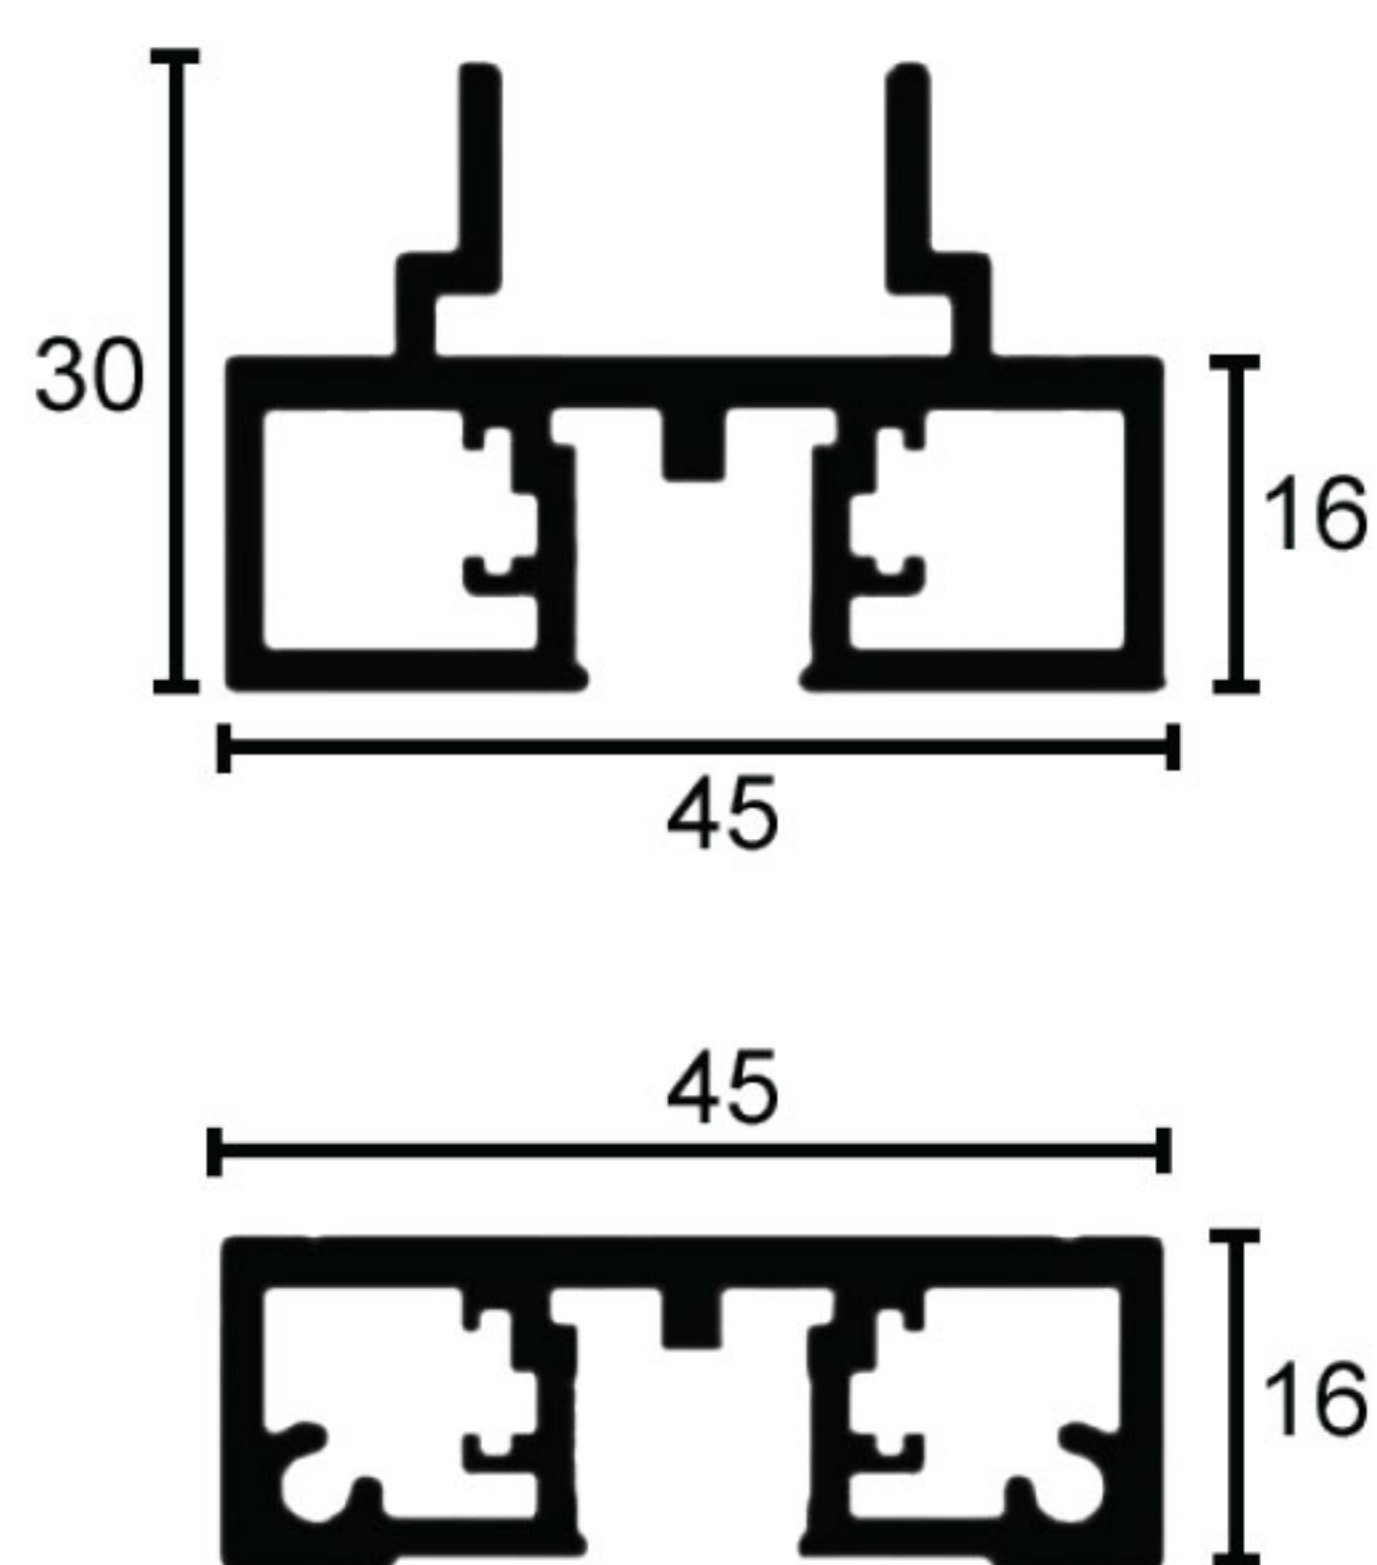

SERIES 600# NARROW FRAME DOOR