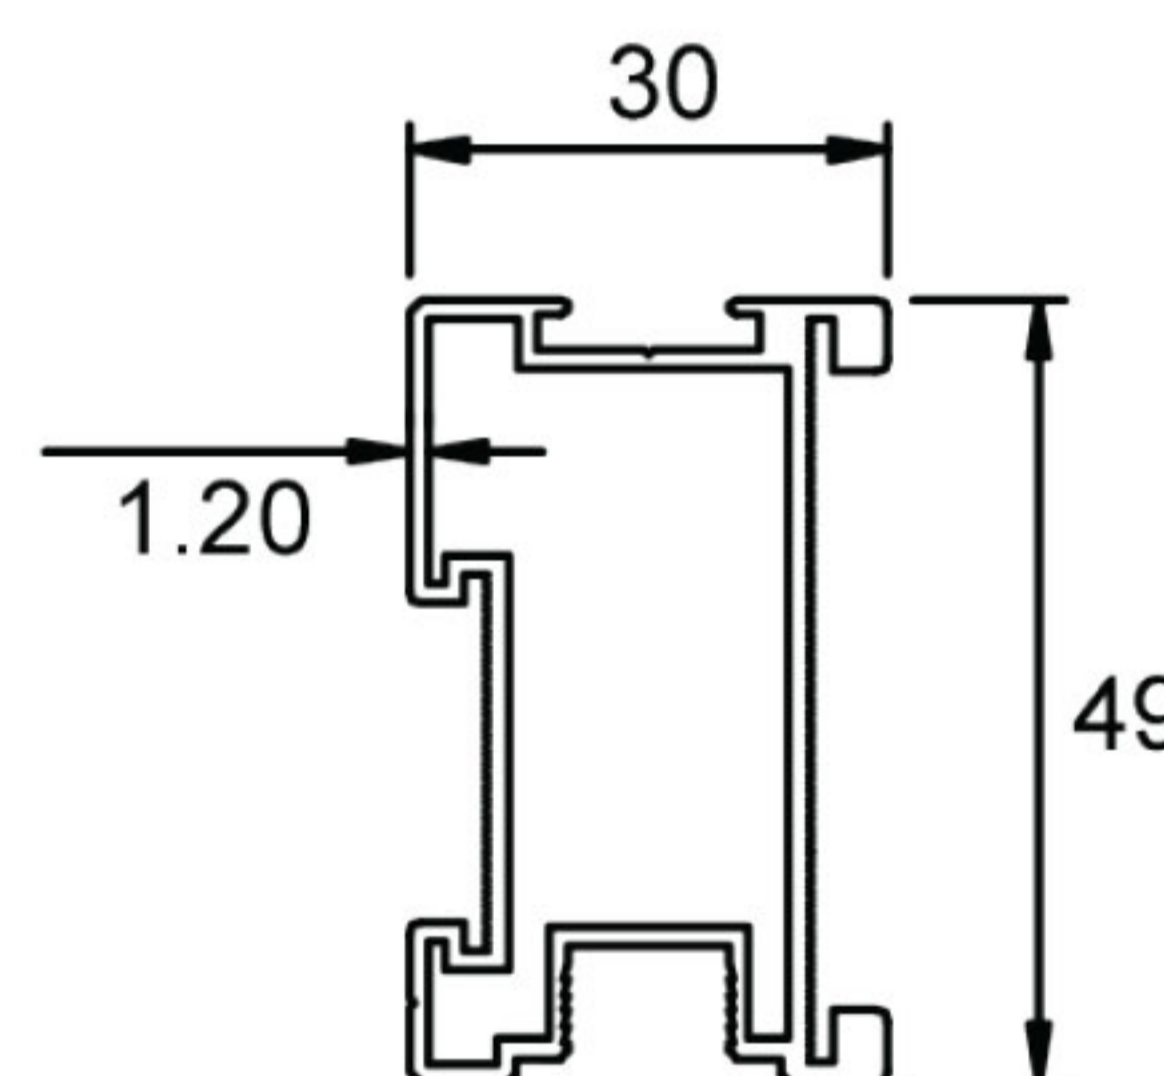

AIR HINGES BAR

**ANTI-JUMP
SLIDING DOOR
PROFILE**

AIE

SATJ

34C

S4

NEO(+)

SG19

SERIES 600# NARROW FRAME DOOR

SWING DOOR PROFILE

**GM4(26mm)
GM2(20mm)**

M4

M3X

XP1

XP2

XP5